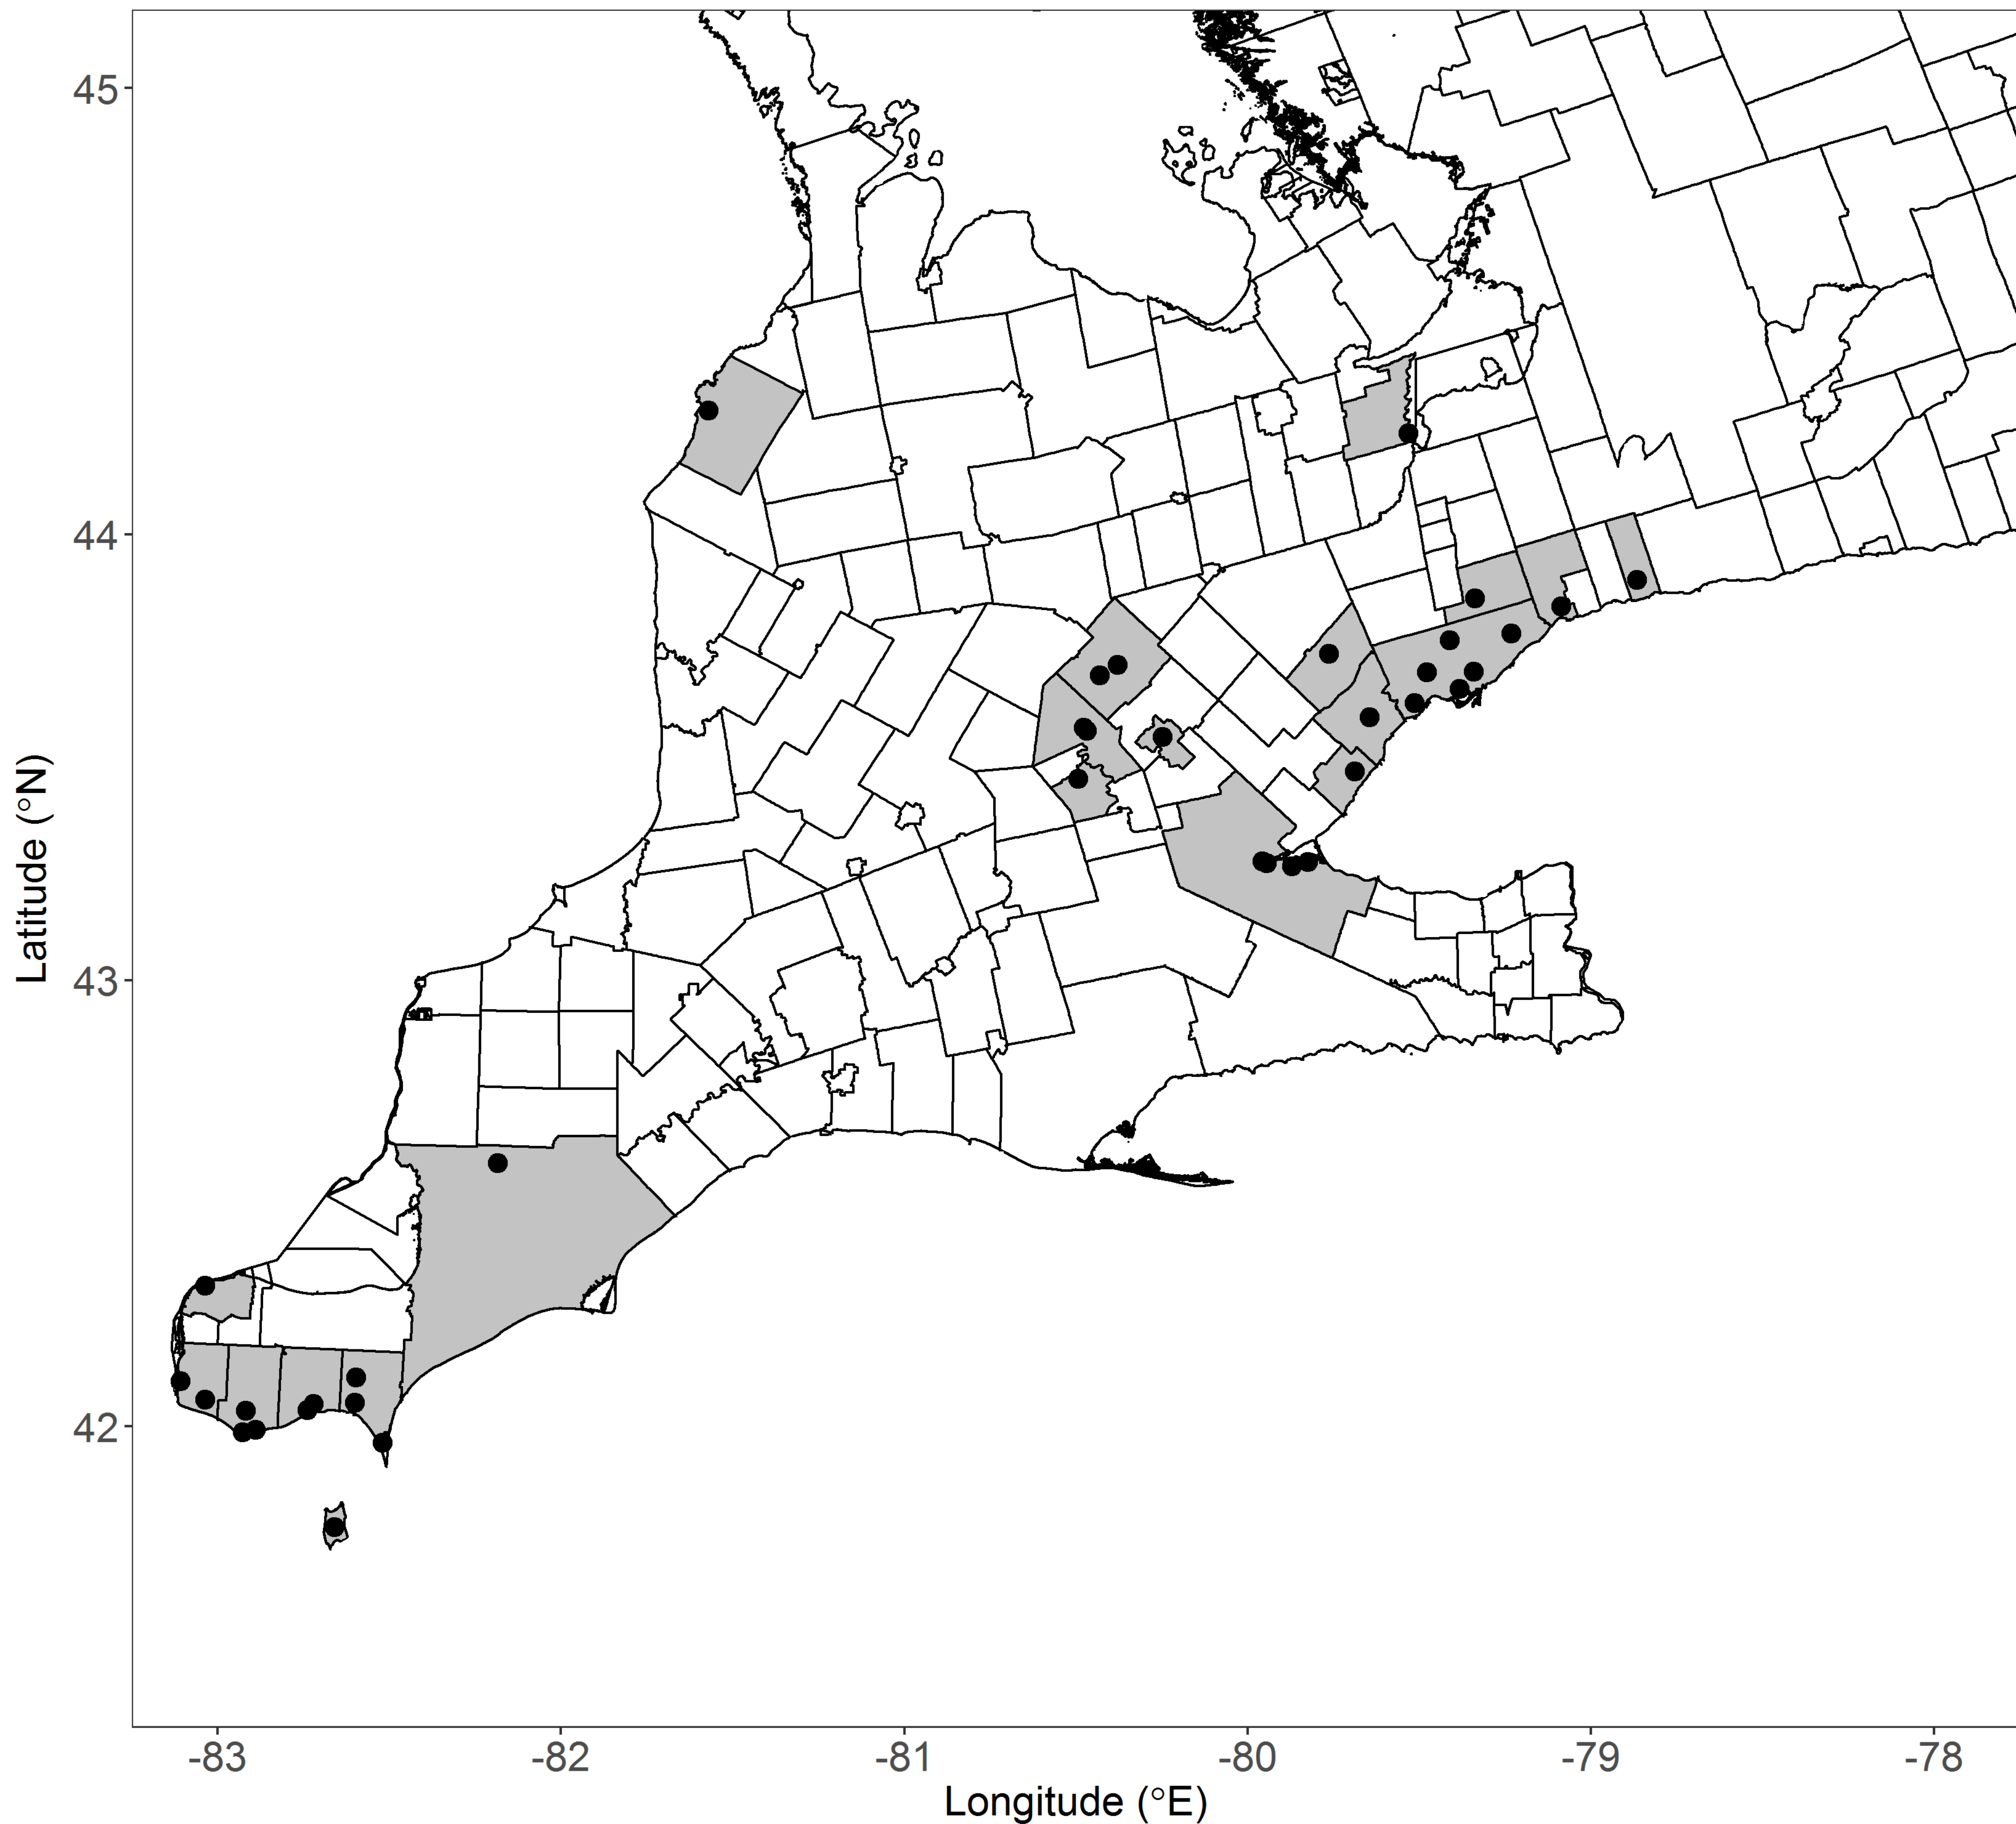

Counties/Regional Municipalities and cities or towns with known records of subterranean termites

Confidence in termite infestation • High ? Low

Counties/Regional Municipalities and cities or towns with known records of subterranean termites

Data courtesy T. G. Myles. CWC worked with Tim Myles and FPI to get the data. National Research Council Canada generated the maps from the data.