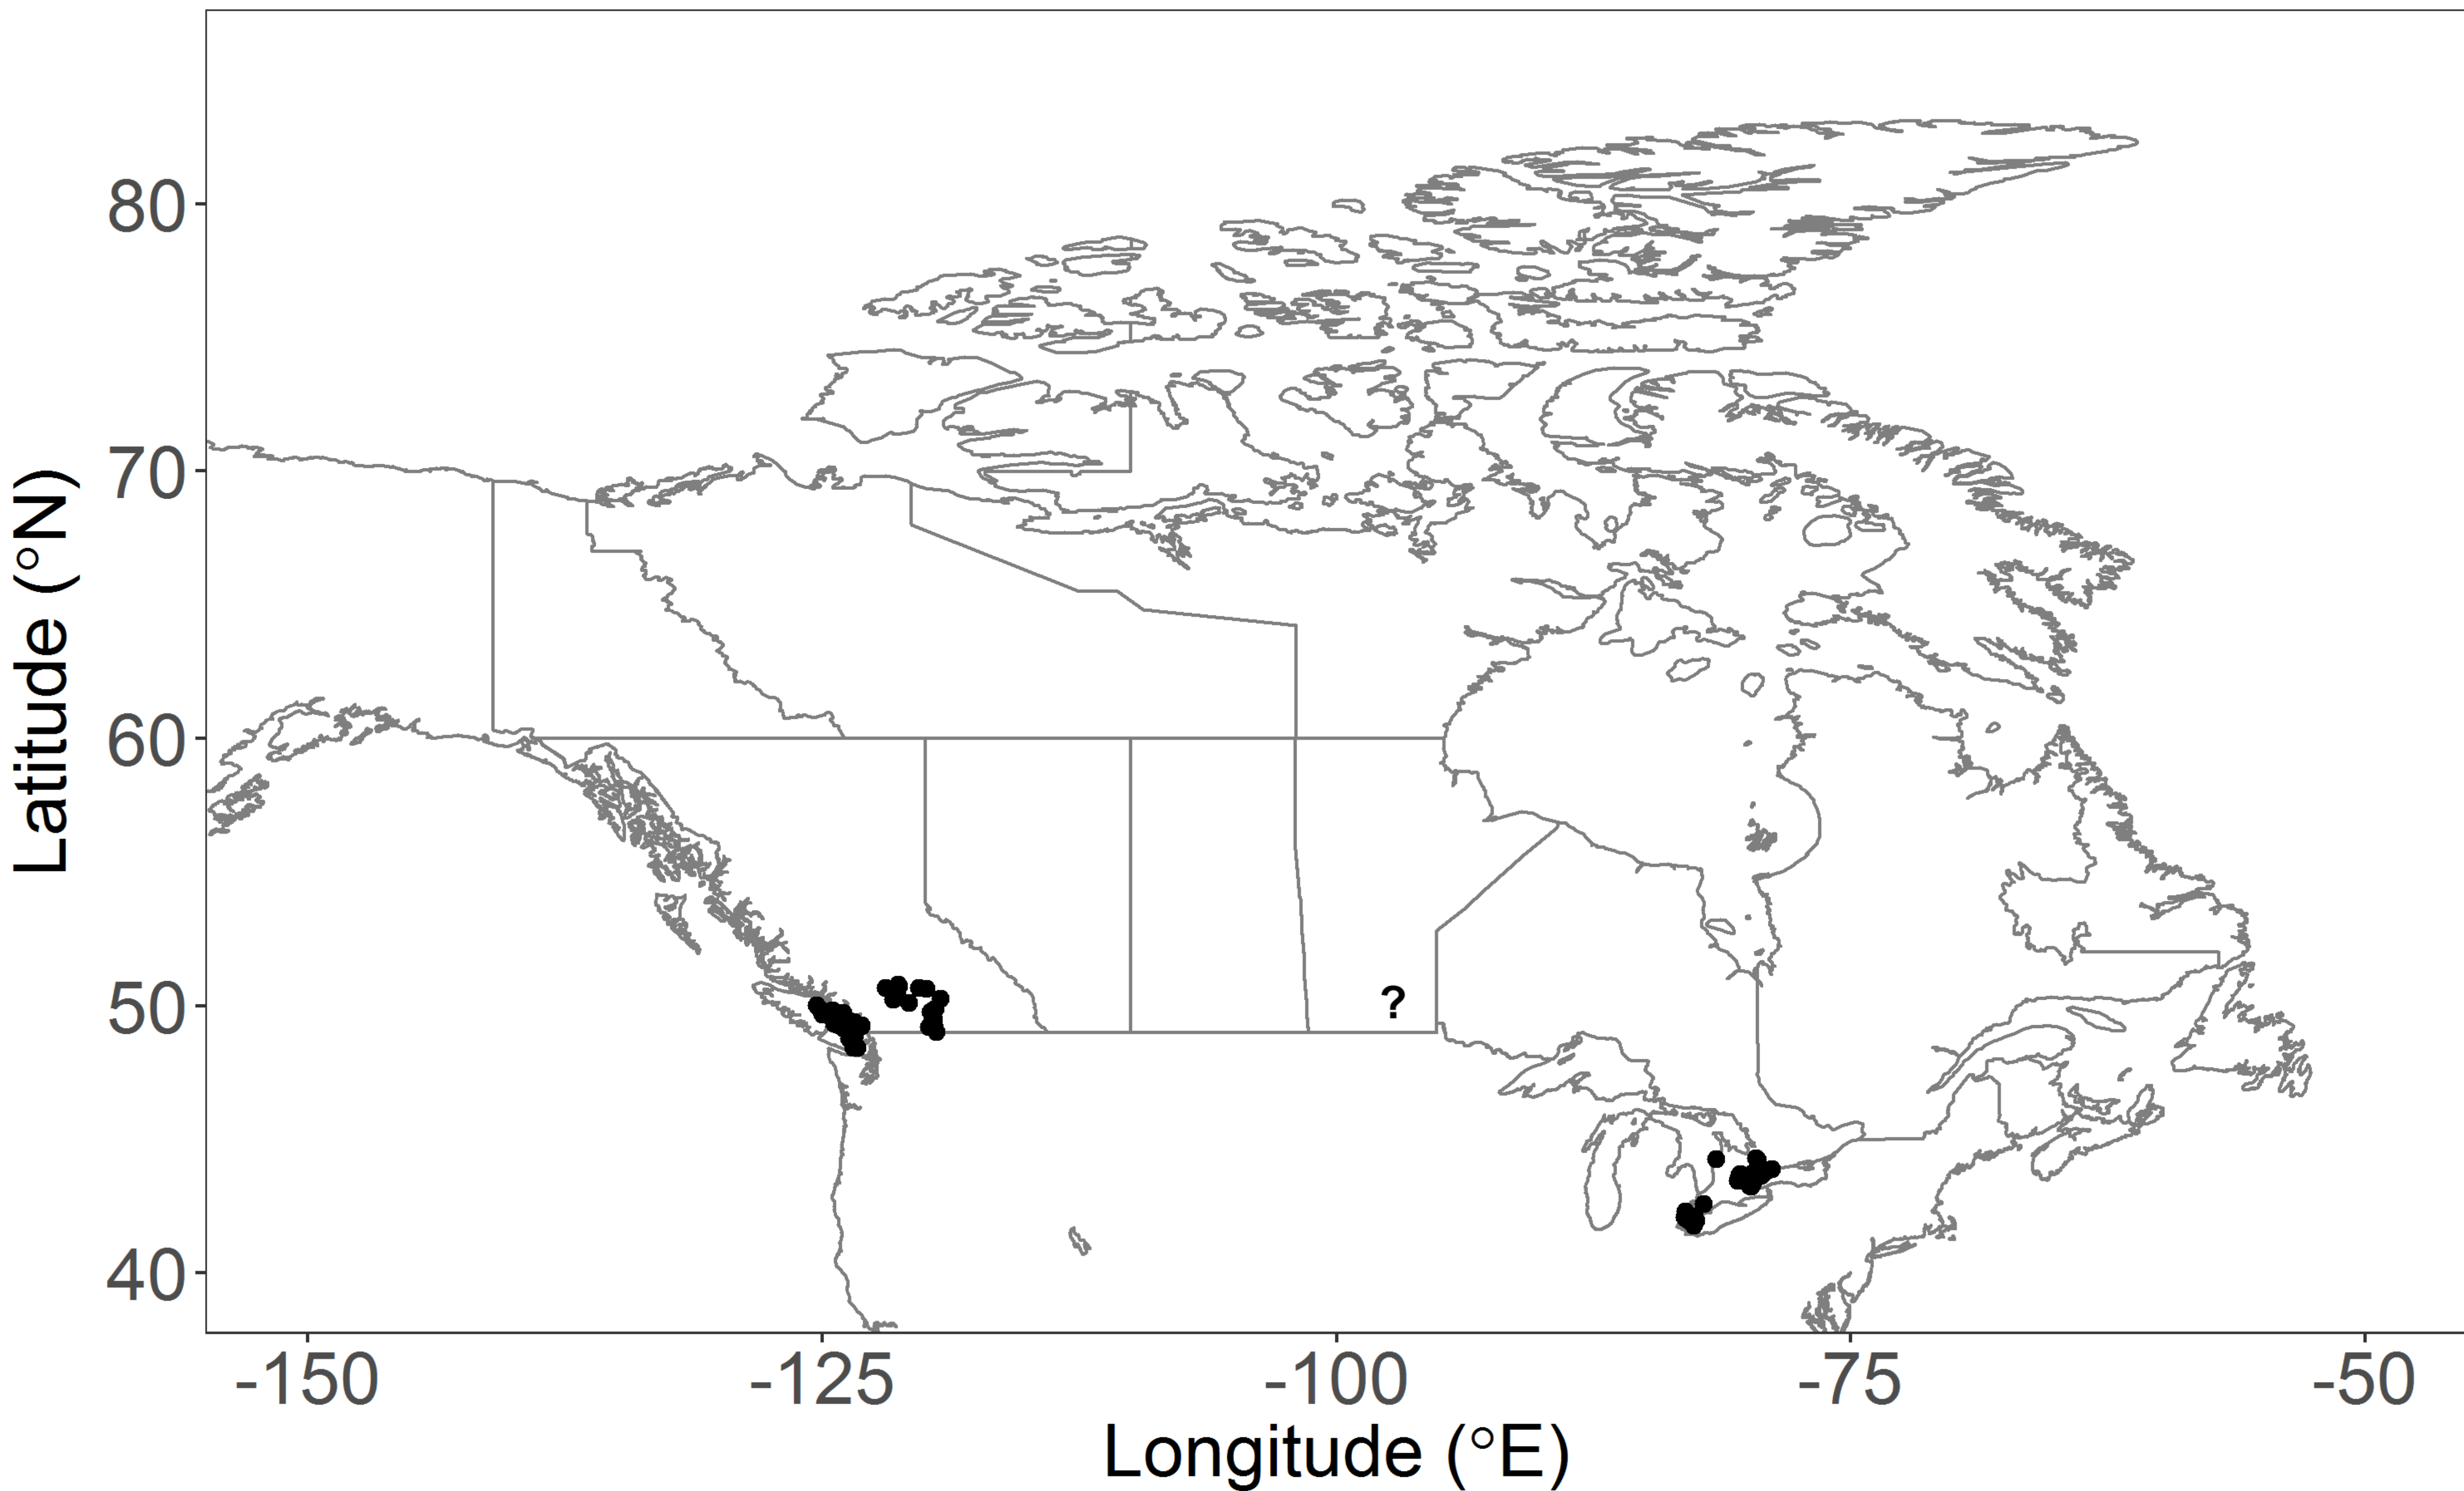

Counties/Regional Municipalities and cities or towns with known records of subterranean termites

Confidence in termite infestation • High ? Low

Counties/Regional Municipalities and cities or towns with known records of subterranean termites

Data courtesy T. G. Myles. CWC worked with Tim Myles and FPI to get the data. National Research Council Canada generated the maps from the data.